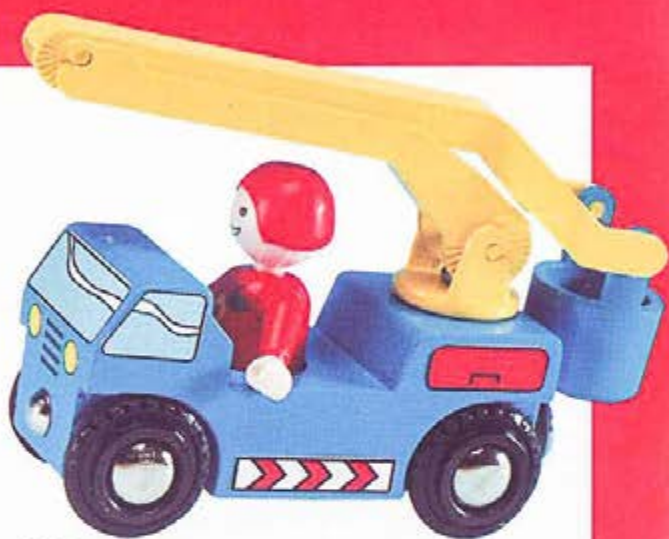

33470 Stone Tunnel

Whether it's over or through, it's twice the fun all-in-one. Two pieces of ascending track included.

35883 Deluxe Railway Table

BRIO's sturdy play table will brighten up any child's bedroom or playroom. Dimensions: L-49 1/2" x W-33 1/4" x H-17 1/2"

**33232
Crane Truck**

Double the fun with a crane that extends twice its length and turns 360 degrees.

33233 Utility Vehicle

Emergency rescues are easy with this versatile vehicle. Lift the driver in the basket and rotate 360 degrees.

NEW!
**Load and Lift
Vehicles**

33231 Front Loader
With just the touch of a finger, the fork loads and lifts cargo.

33438 Shinkansen Nozomi

Now boarding, an updated version of Japan's high-speed bullet train.